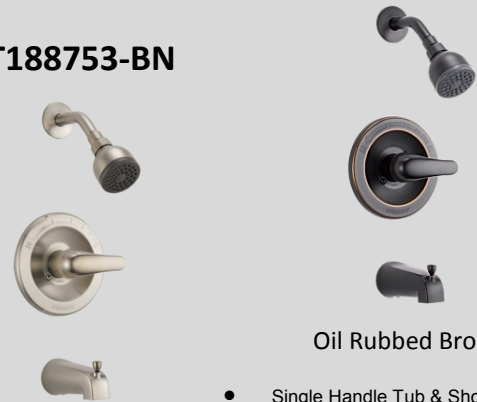

**P299696LF**

- 4" Center Lavatory Faucet
- Water Saving 1.5GPM Flow Rate
- Lead Free Compliant
- ADA Compliant

Chrome

Brushed Nickel

Oil Rubbed Bronze

**PTT298696**

- 8" - 16" Roman Tub Faucet
- 8" Spout
- 6 GPM Flow Rate
- ADA Compliant

Brushed Nickel

Oil Rubbed Bronze

**PTT188740-OB**

**PTT188743-BN**

Oil Rubbed Bronze

Brushed Nickel

- Single Handle Shower Only
- Pressure Balance Cartridge
- Touch Clean, Full Spray Shower Head
- Water Saving 2 GPM Flow Rate
- ADA Compliant

**PTT188750-OB**

**PTT188753-BN**

Oil Rubbed Bronze

Brushed Nickel

- Single Handle Tub & Shower
- Pressure Balance Cartridge
- Touch Clean, Full Spray Shower Head
- Water Saving 2 GPM Flow Rate
- ADA Compliant

**Towel Bar**

**Tissue Holder**

Oil Rubbed Bronze Only

**RP70537**

- Full Spray Rain Can Shower Head

Chrome

Brushed Nickel

Oil Rubbed Bronze